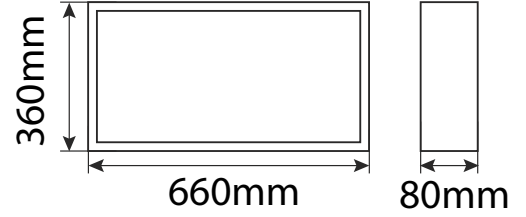

S-BOX 65 CM

Emergency Exit Sign Luminaire

Body: Electrostatic Painted DKP Sheet

Surface: Screen-printed label on Plexiglass

Light Source: LED

Battery: 3.6V NiCd

Emergency Burn Time: 3 Hours

Operating Voltage: 230V AC 50/60Hz

Charge Indicator: Green Charging LED

Test: Manual Test Button

Charging Time: 24 Hours

Protection Class: IP40

Electrical Class: II

Installation: Surface Mount, Chain

Operating Temperature: -5°C to +45°C

Power Consumption: 3.5W

Standards: EN60598-1, EN60598-2-2,
IEC61547:2020

Visible Distance

60 Meters
Model Code: 65180
Single-Sided &
Double-Sided

Model Code	Visible Distance	Emergency Burn Time	Dimensions
65180 Single-Sided	60mt	Acilde 180dk	660x360x80
65180 Double-Sided	60mt	Acilde 180dk	660x360x80