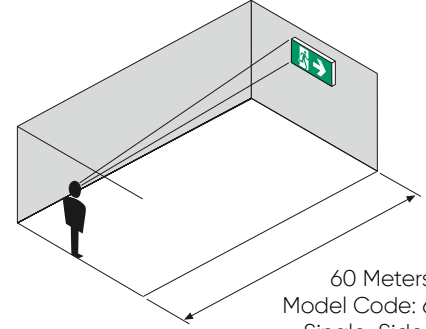

S-BOX 65 CM

Emergency Exit Sign Luminaire

Body: Electrostatic Painted DKP Sheet

Surface: Screen-printed label on Plexiglass

Light Source: LED

Battery: 3.6V NiCd

Emergency Burn Time: 3 Hours

Operating Voltage: 230V AC 50/60Hz

Charge Indicator: Green Charging LED

Test: Manual Test Button

Charging Time: 24 Hours

Protection Class: IP40

Electrical Class: II

Installation: Surface Mount, Chain

Operating Temperature: -5°C to +45°C

Power Consumption: 3.5W

Standards: EN60598-1, EN60598-2-2,
IEC61547:2020

Visible Distance

60 Meters
Model Code: 65180
Single-Sided &
Double-Sided

Model Code	Visible Distance	Emergency Burn Time	Dimensions
65180 Single-Sided	60mt	Acilde 180dk	660x360x80
65180 Double-Sided	60mt	Acilde 180dk	660x360x80